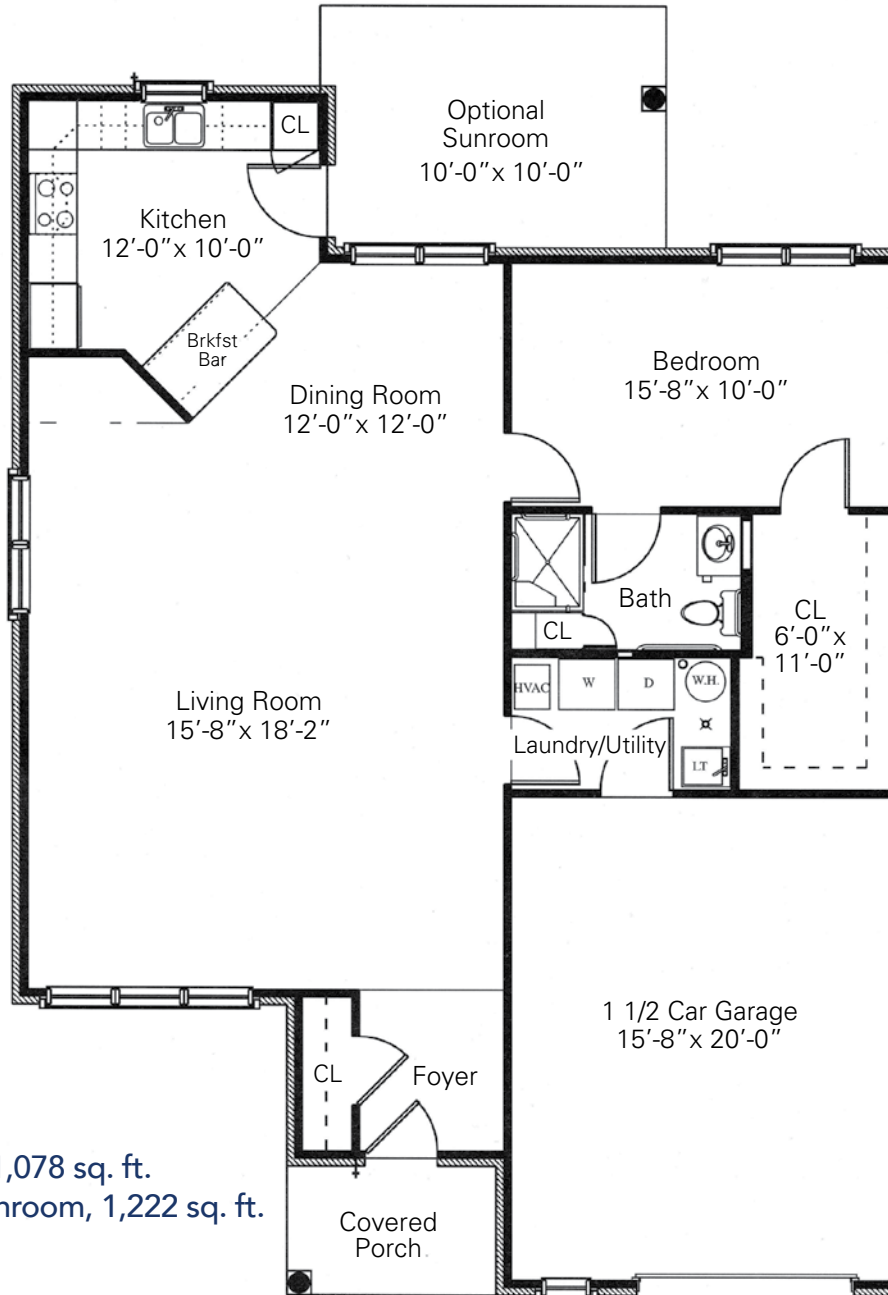

# Wren

One Bedroom • 1,078 sq. ft.  
with Optional Sunroom, 1,222 sq. ft.

House Address

10% Deposit \_\_\_\_\_

Entrance Fee \_\_\_\_\_

Monthly Fee\* \_\_\_\_\_

\* Prices subject to change. Room layout is for reference only, not to scale. Specific home plans may vary.