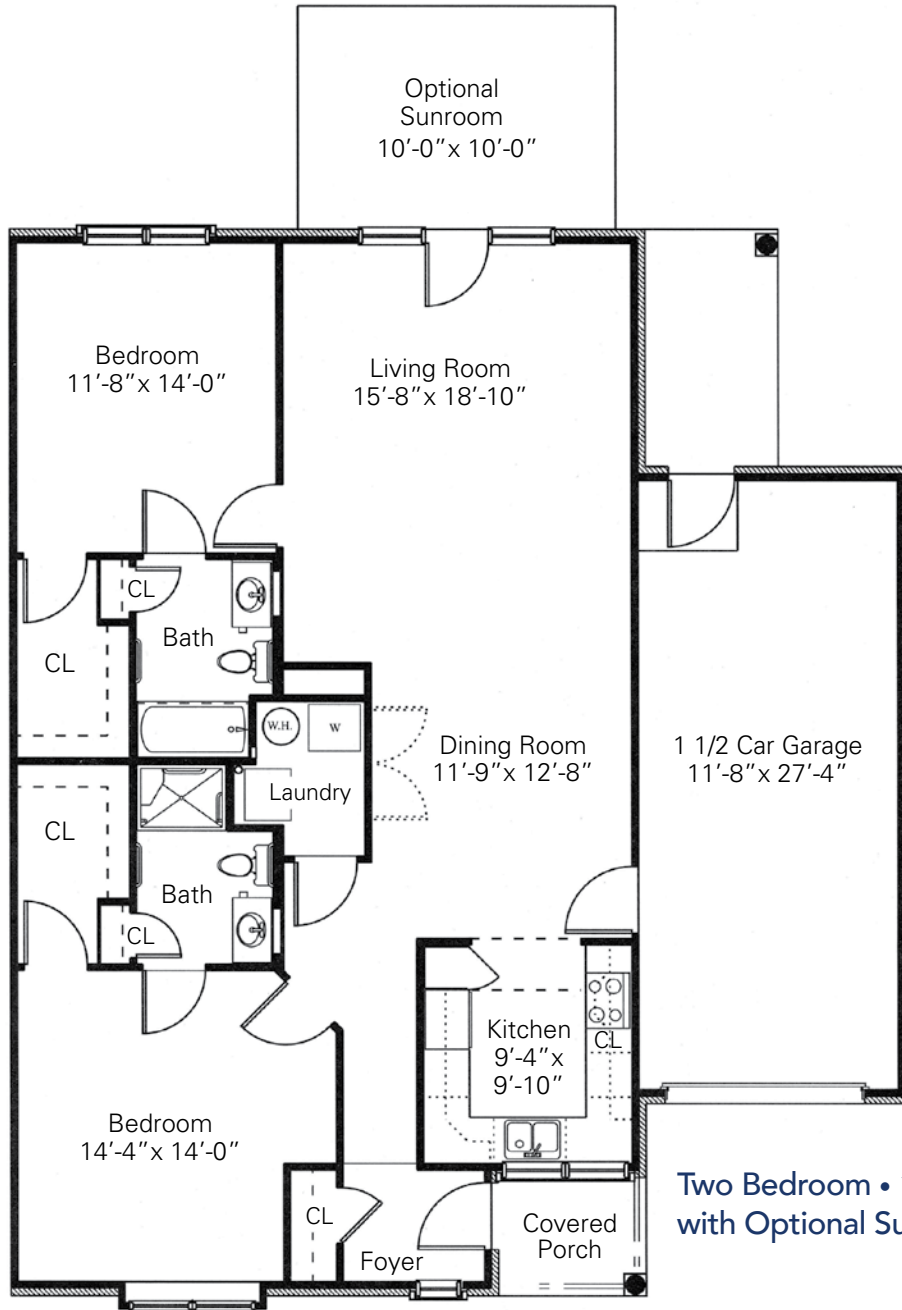

Robin

**Two Bedroom • 1,260 sq. ft.
with Optional Sunroom, 1,404 sq. ft.**

House Address

10% Deposit _____

Entrance Fee _____

Monthly Fee* _____

* Prices subject to change. Room layout is for reference only, not to scale. Specific home plans may vary.