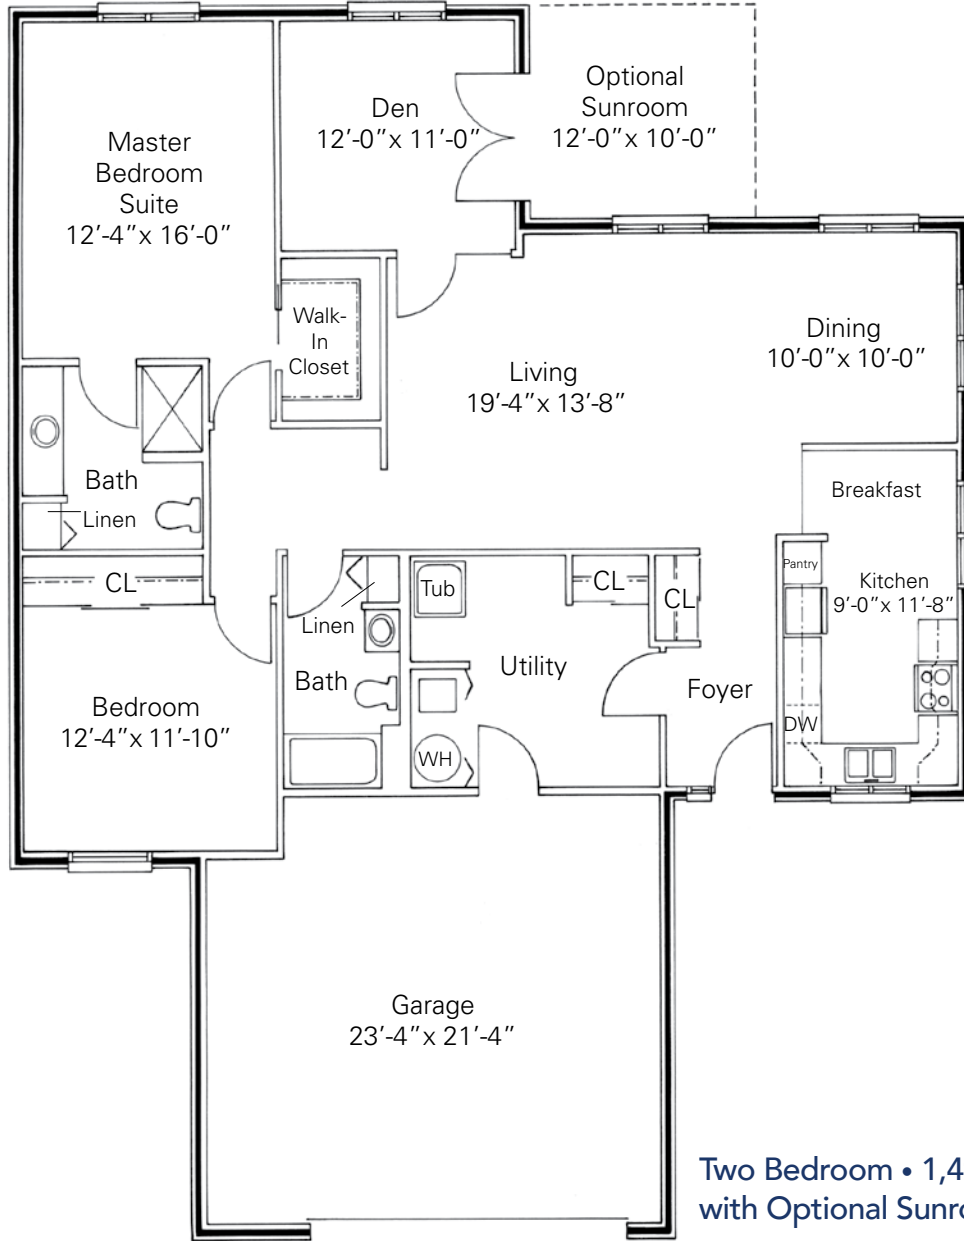

# Eagle

Two Bedroom • 1,497 sq. ft.  
with Optional Sunroom, 1,617 sq. ft.

House Address

10% Deposit \_\_\_\_\_

Entrance Fee \_\_\_\_\_

Monthly Fee\* \_\_\_\_\_

\* Prices subject to change. Room layout is for reference only, not to scale. Specific home plans may vary.