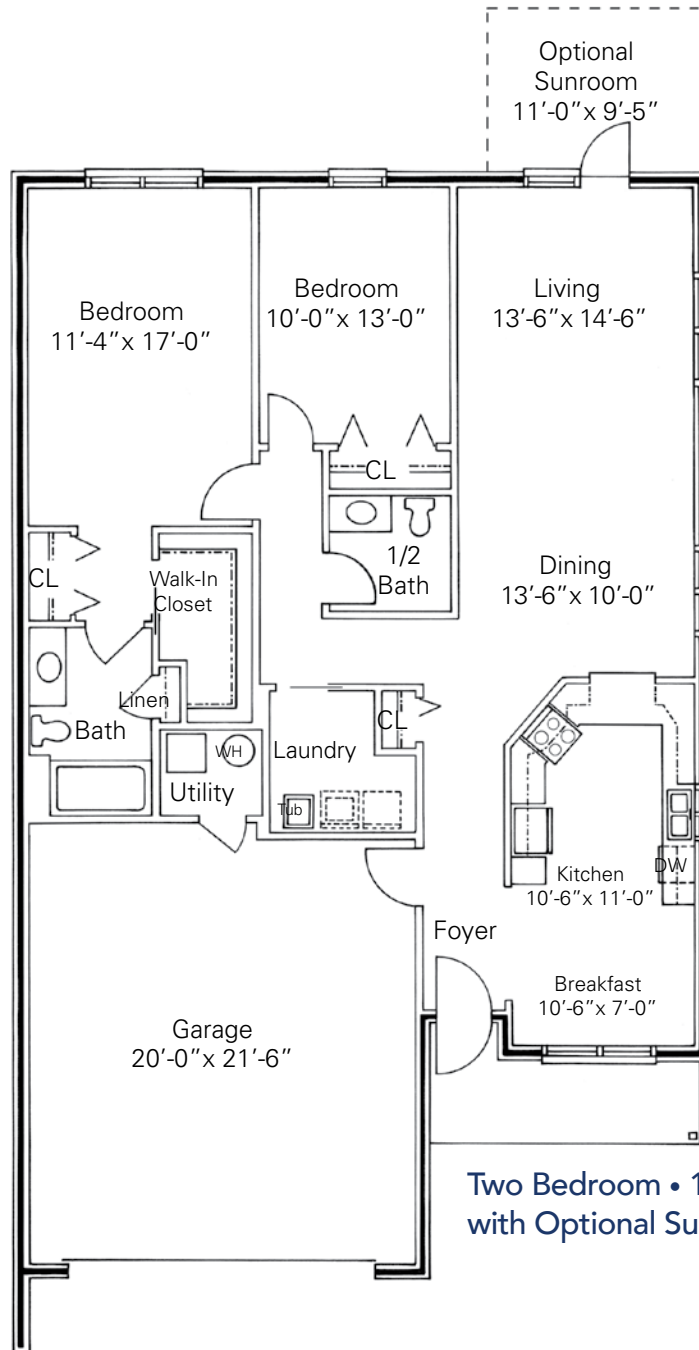

Cardinal

Two Bedroom • 1,334 sq. ft.
with Optional Sunroom, 1,438 sq. ft.

House Address

10% Deposit _____

Entrance Fee _____

Monthly Fee* _____

* Prices subject to change. Room layout is for reference only, not to scale. Specific home plans may vary.