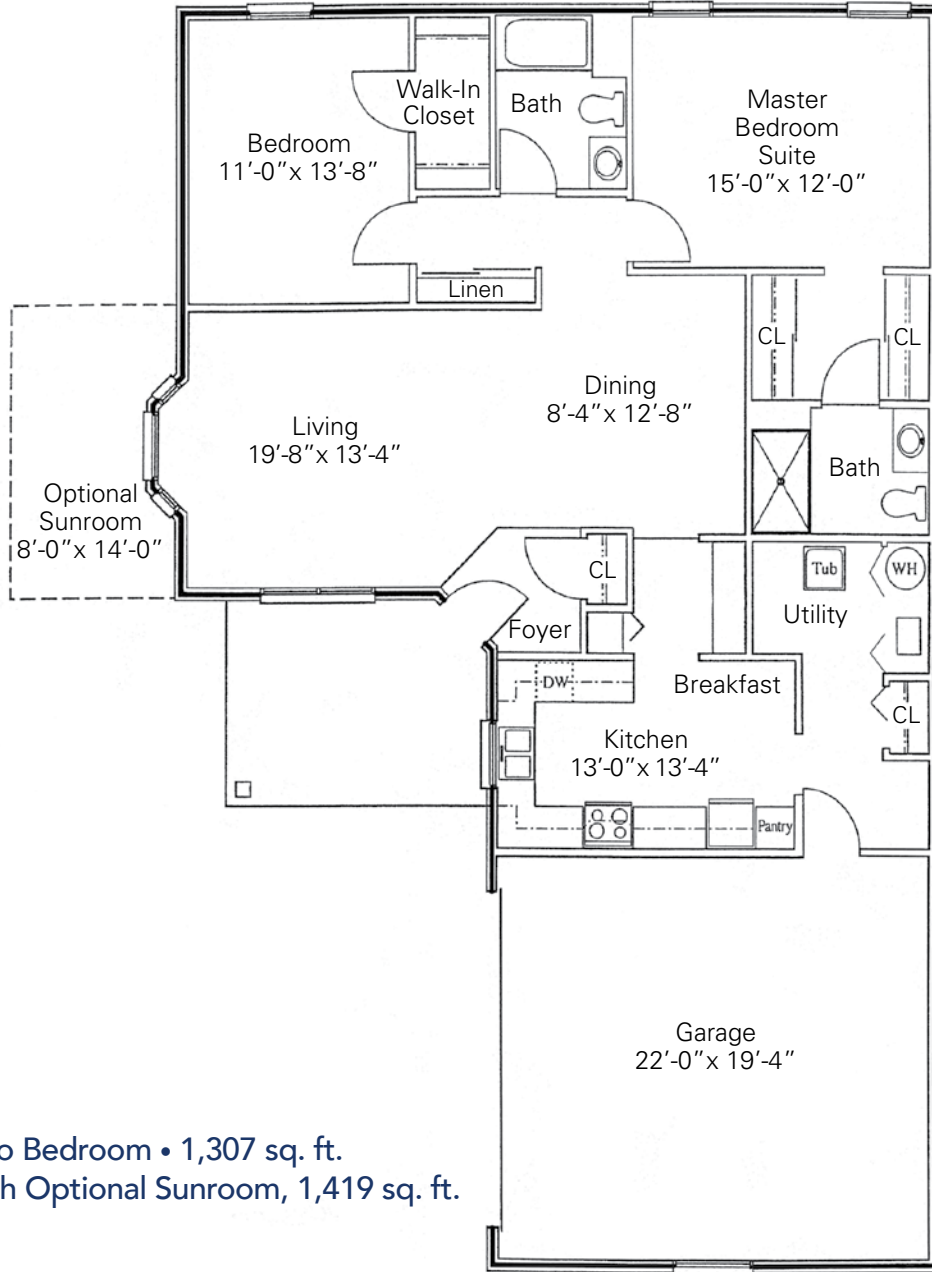

# Blue Heron

Two Bedroom • 1,307 sq. ft.  
with Optional Sunroom, 1,419 sq. ft.

House Address

Managed by Life Care Services®

10% Deposit \_\_\_\_\_

Entrance Fee \_\_\_\_\_

Monthly Fee\* \_\_\_\_\_

\* Prices subject to change. Room layout is for reference only, not to scale. Specific home plans may vary.