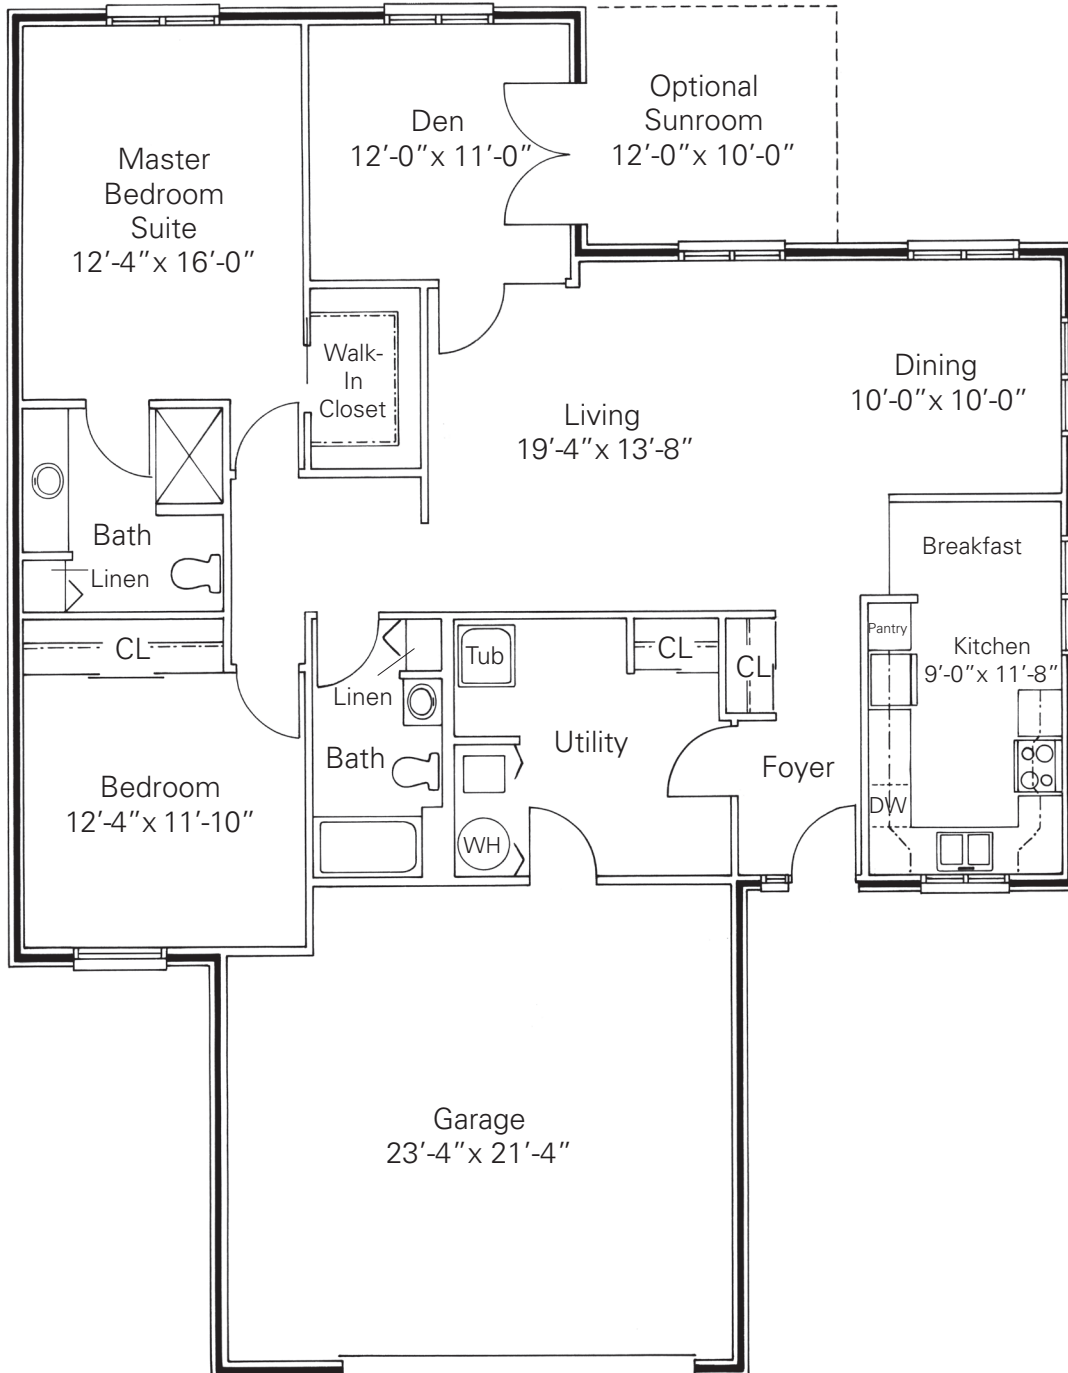

WESLEYAN MEADOWS OF SHEFFIELD VILLAGE

Eagle

Two Bedroom
1497 sq. ft.
with Optional Sunroom 1617 sq. ft.