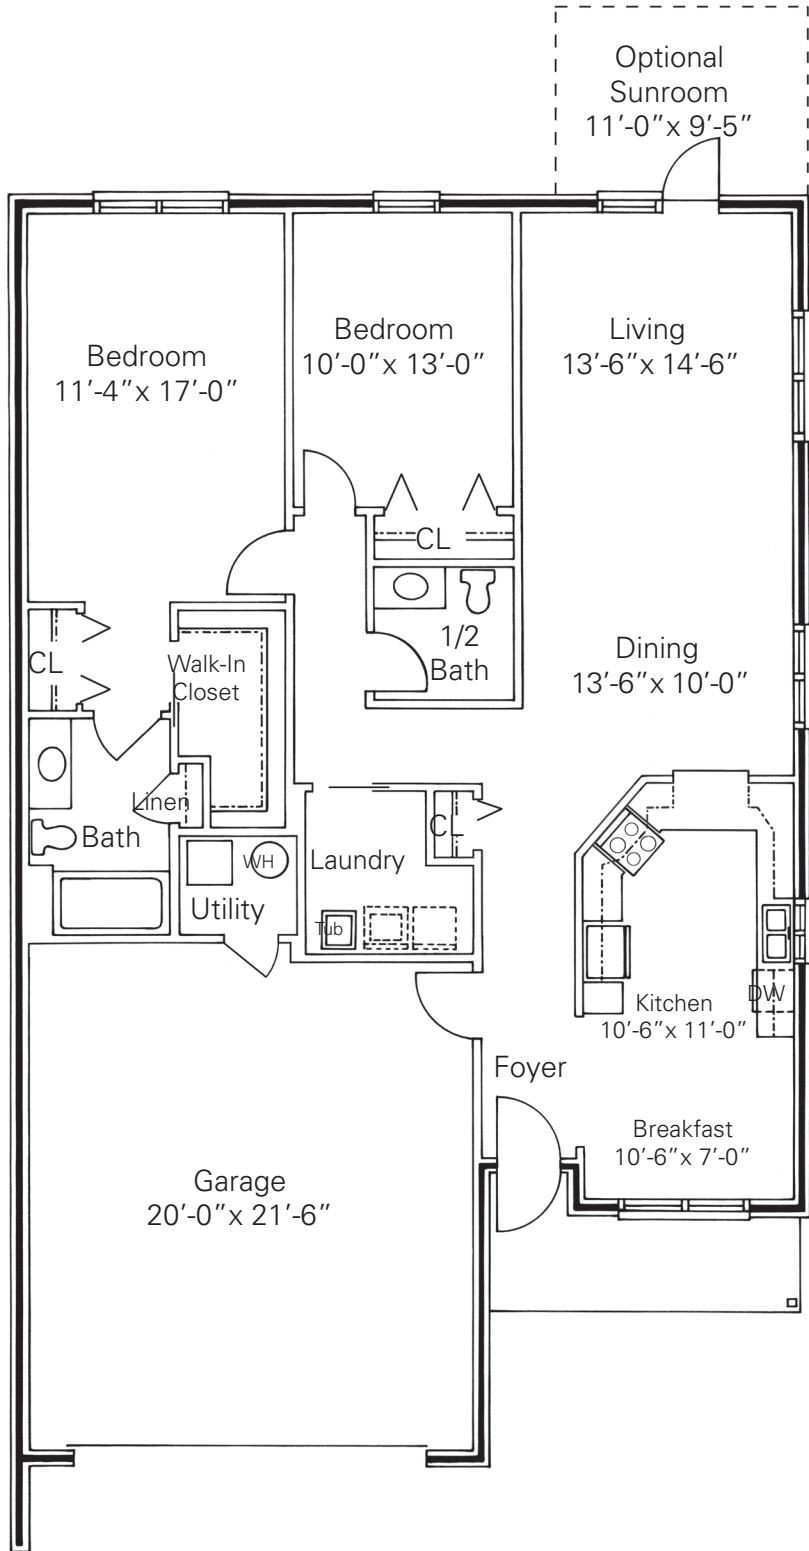

WESLEYAN MEADOWS OF SHEFFIELD VILLAGE

Cardinal

Two Bedroom
1334 sq. ft.
with Optional Sunroom 1438.5 sq. ft.