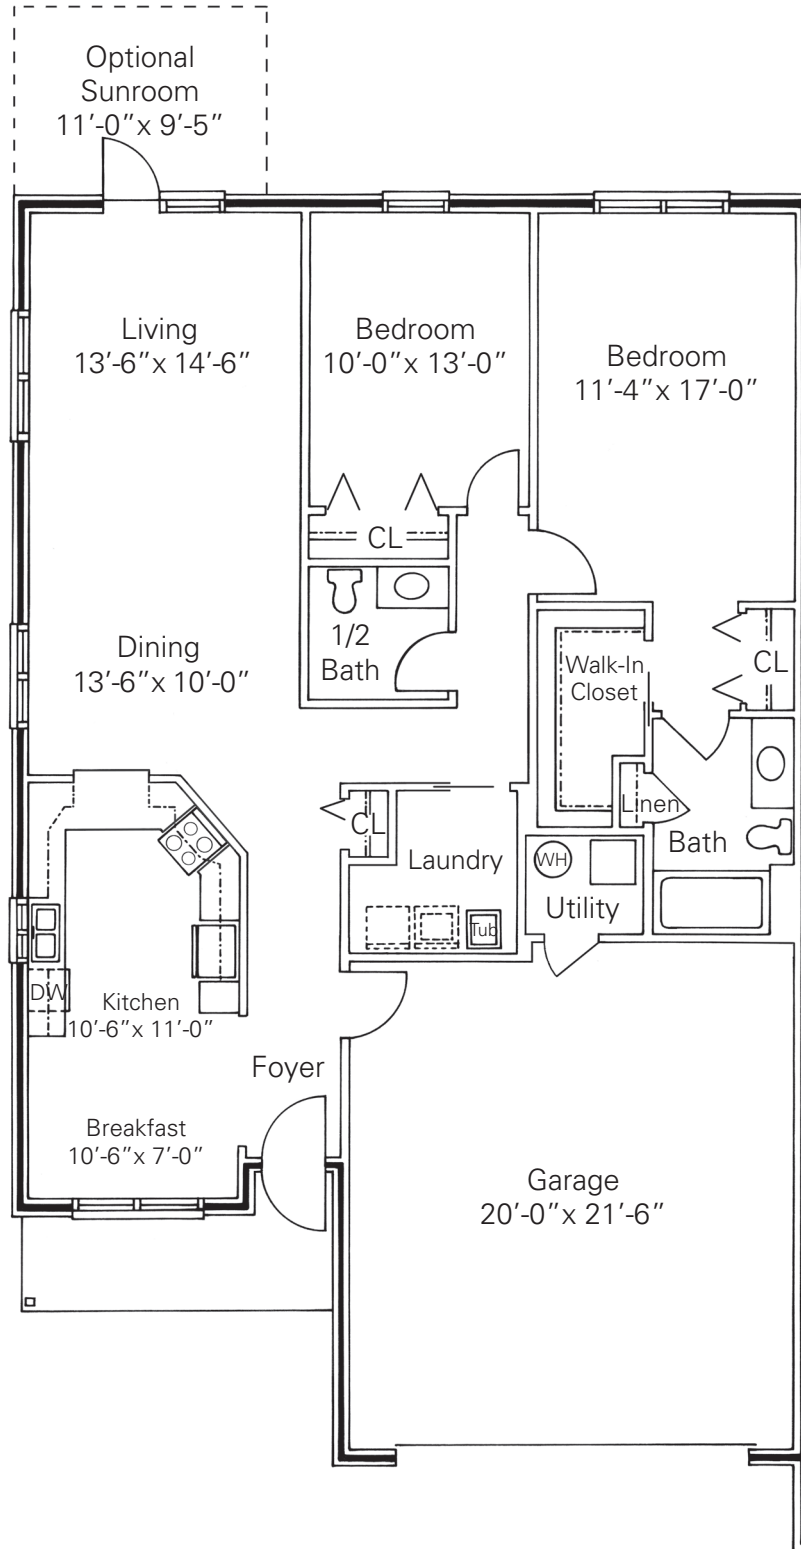

WESLEYAN MEADOWS OF SHEFFIELD VILLAGE

Cardinal

Two Bedroom
1334 sq. ft.
with Optional Sunroom 1438.5 sq. ft.