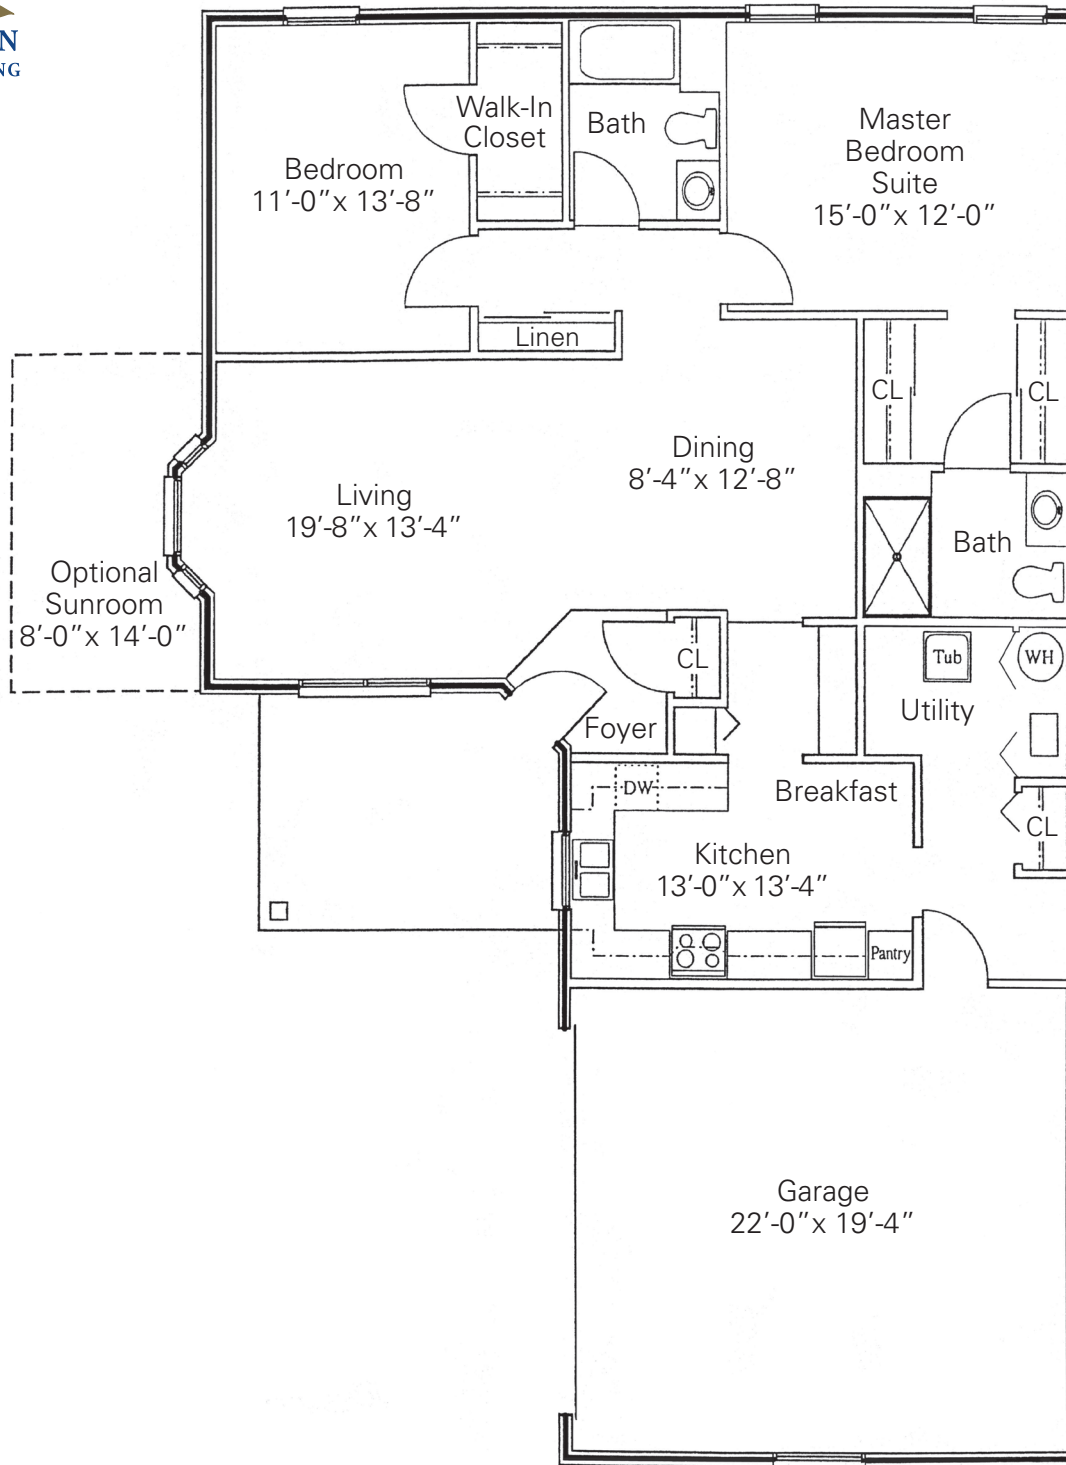

## Blue Heron

Two Bedroom  
1307 sq. ft.  
With Optional Sunroom 1419 sq. ft.