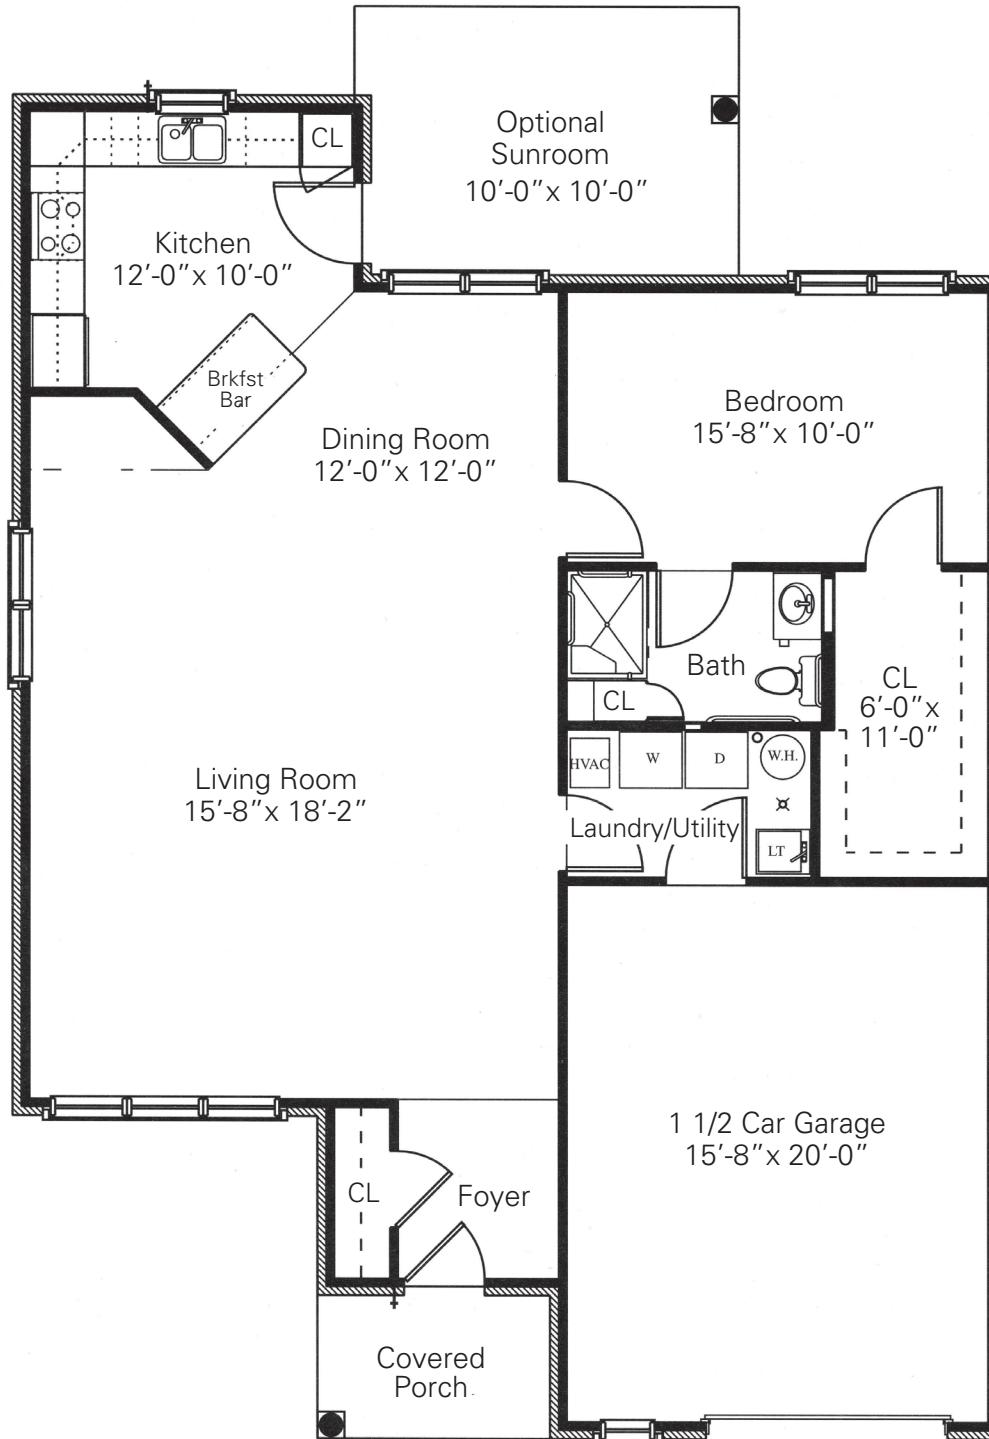

WESLEYAN MEADOWS OF SHEFFIELD VILLAGE

Wren

One Bedroom
1078 sq. ft.
with Optional Sunroom 1222 sq. ft.