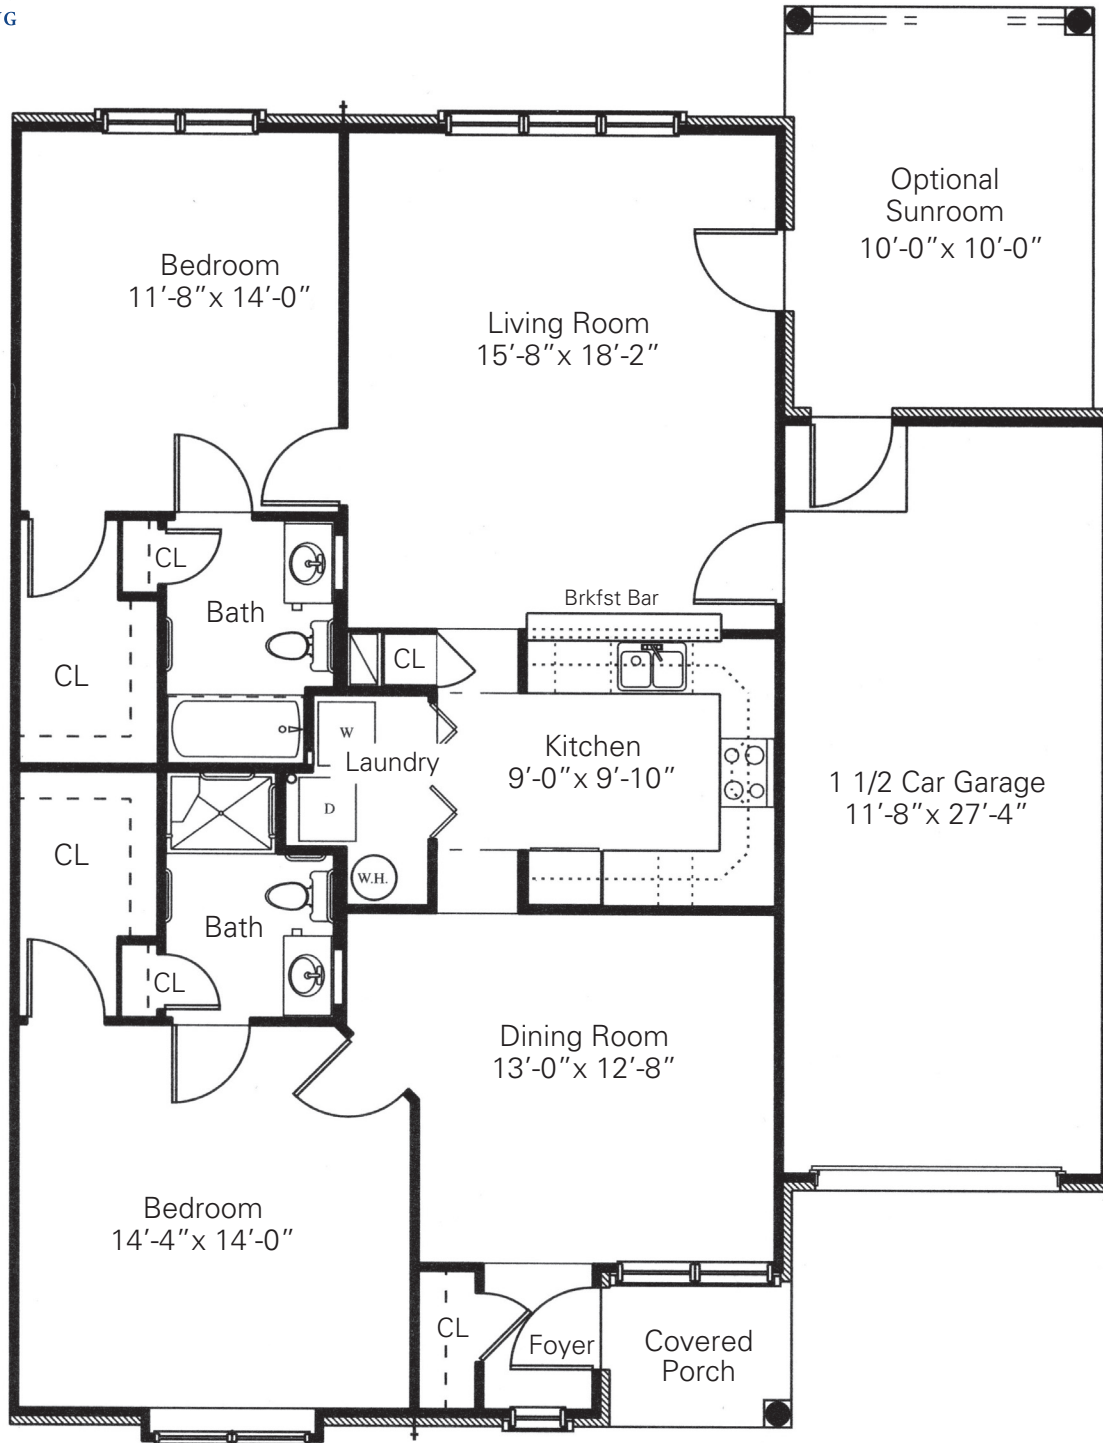

## Swallow

Two Bedroom  
1260 sq. ft.  
with Optional Sunroom 1404 sq. ft.