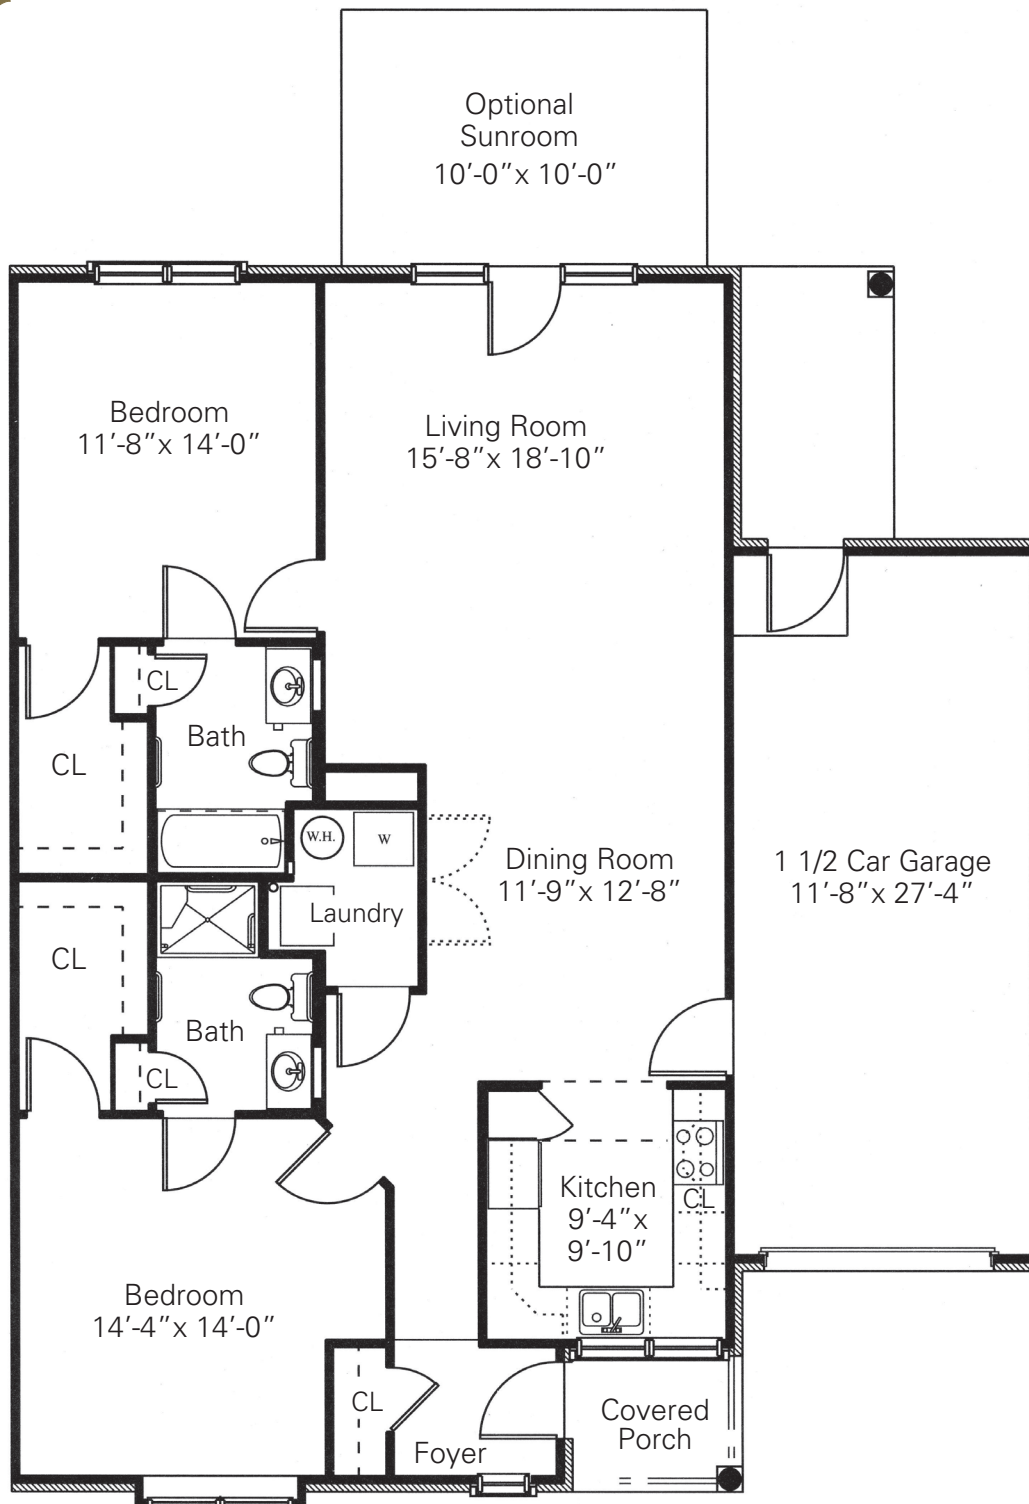

WESLEYAN MEADOWS OF SHEFFIELD VILLAGE

Robin

Two Bedroom
1260 sq. ft.
with Optional Sunroom 1404 sq. ft.