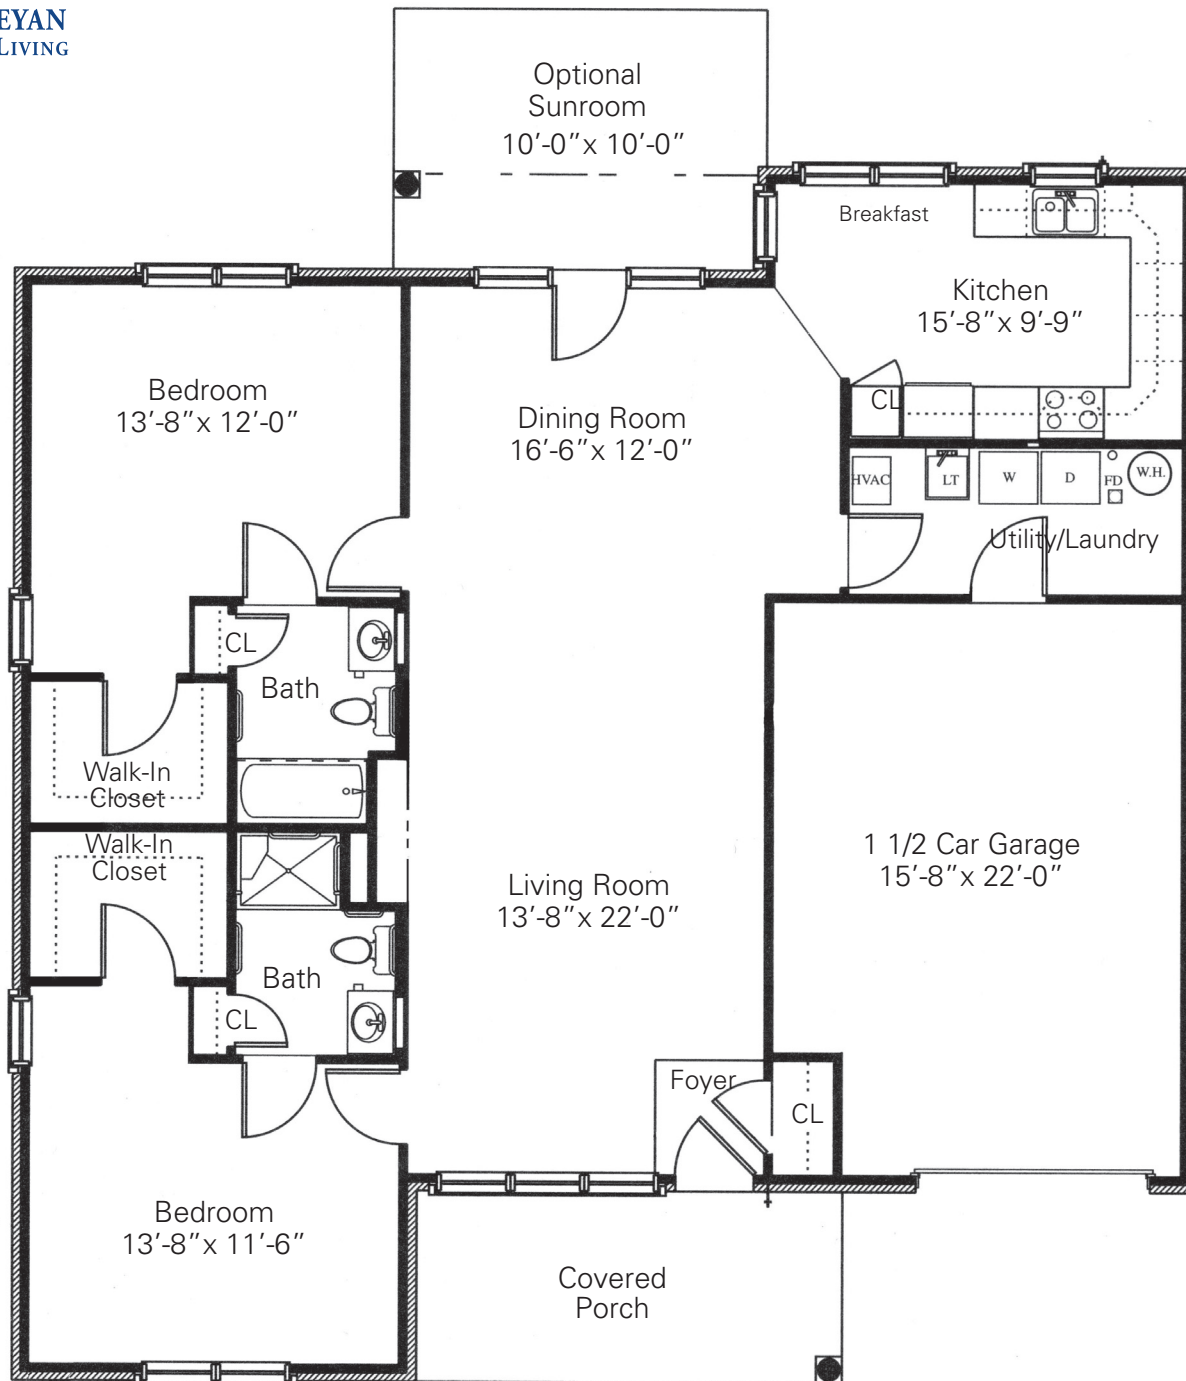

## Oriole

Two Bedroom  
1309 sq. ft.  
with Optional Sunroom 1453 sq. ft.