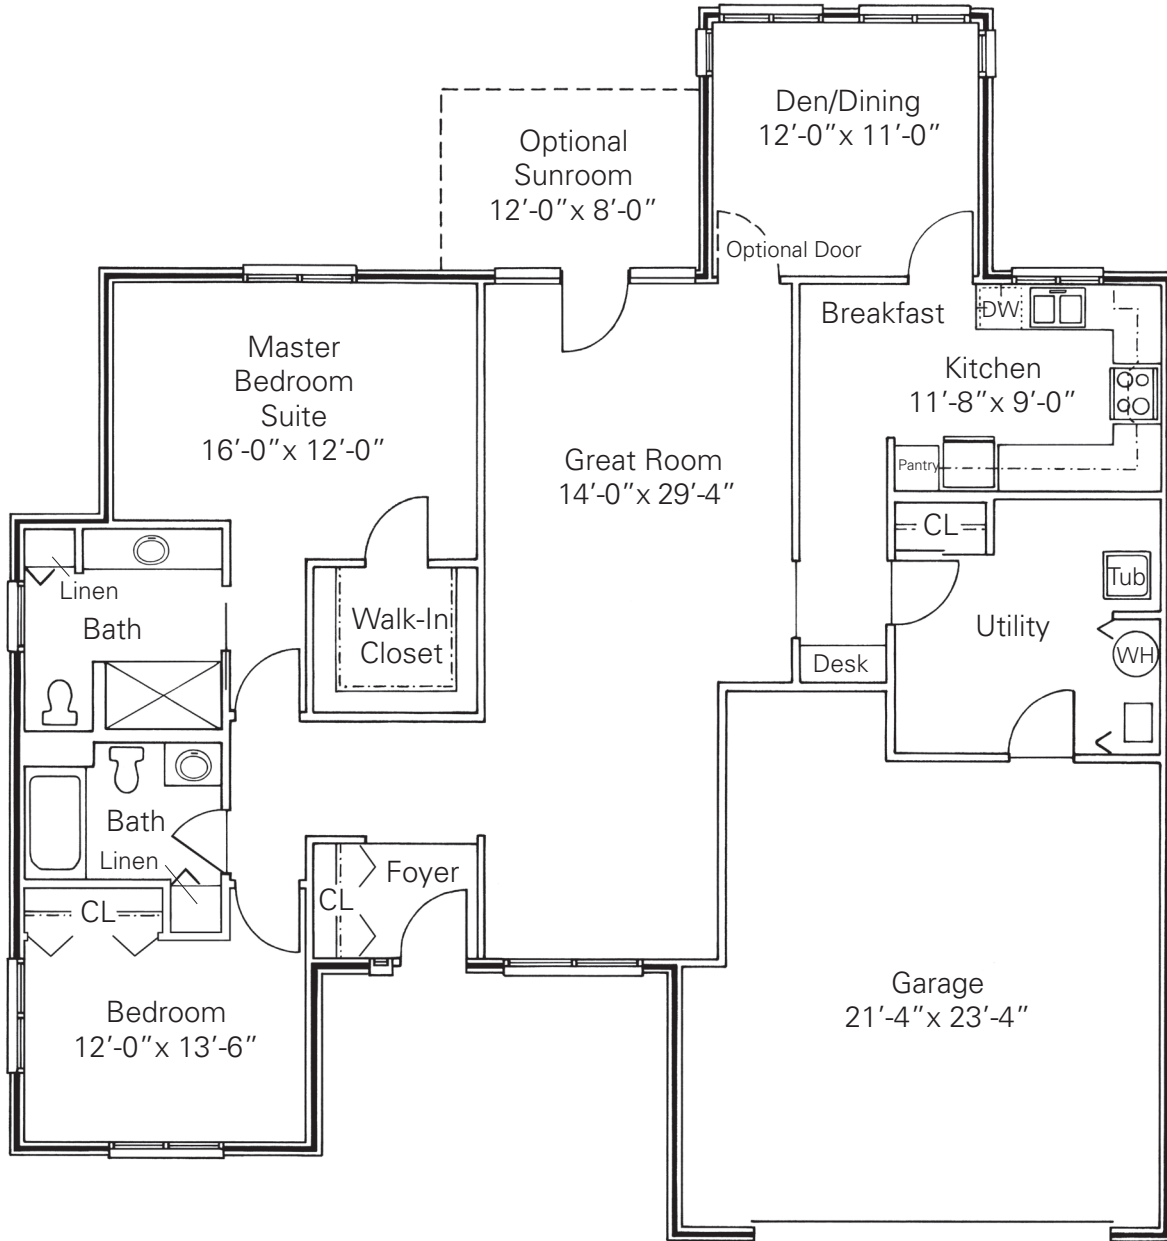

WESLEYAN MEADOWS OF SHEFFIELD VILLAGE

Mallard

Two Bedroom
1389 sq. ft.

With Optional Sunroom 1485 sq. ft.