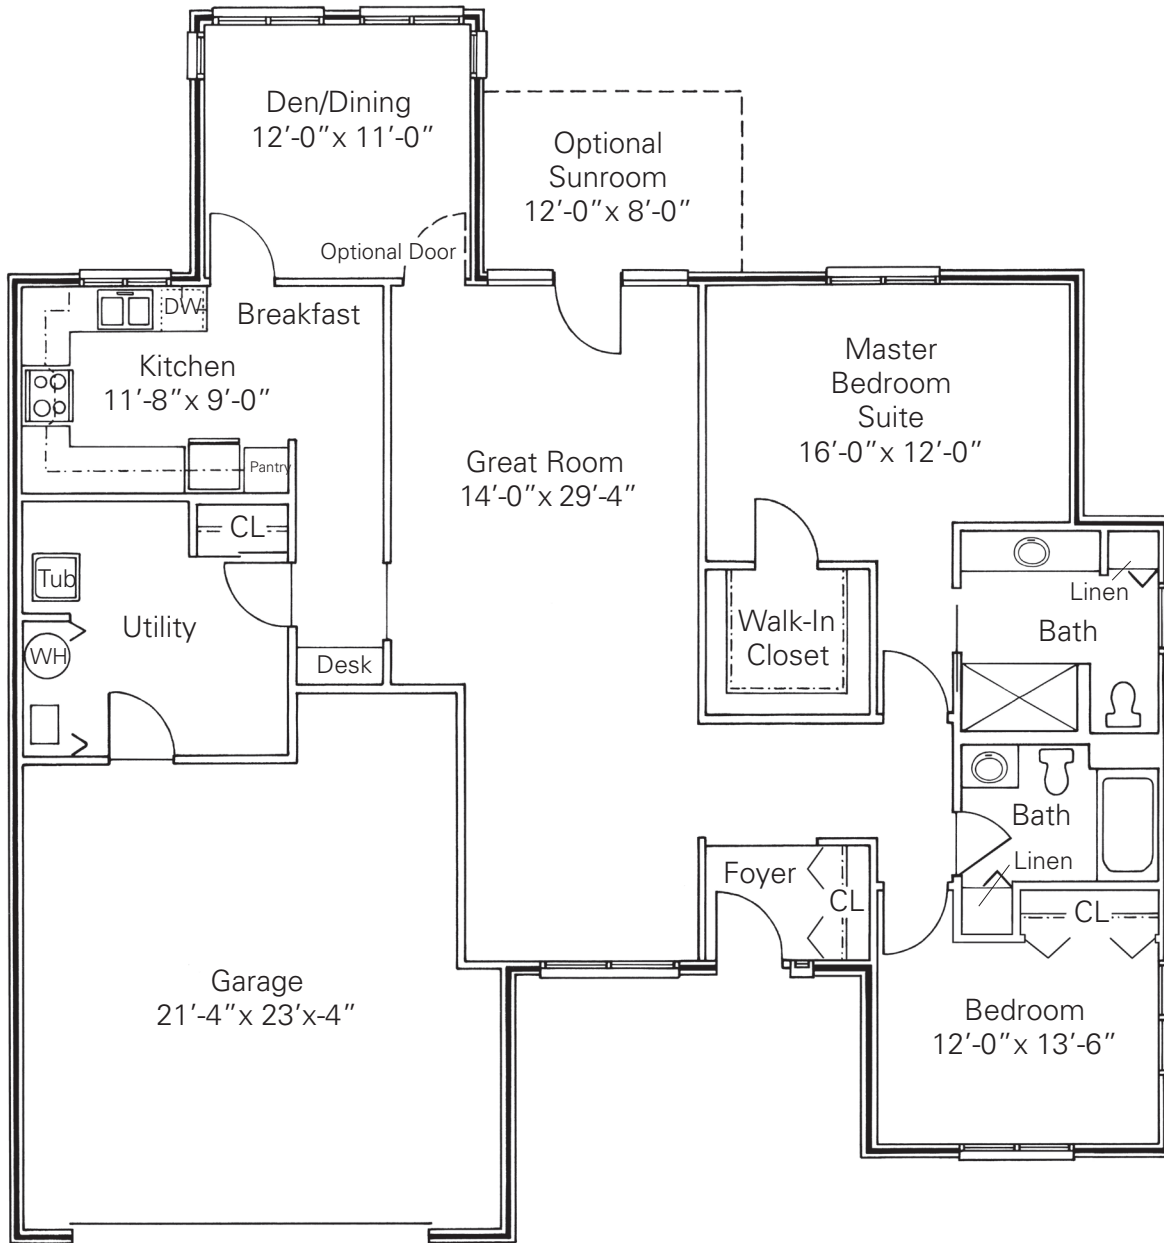

WESLEYAN MEADOWS OF SHEFFIELD VILLAGE

Mallard

Two Bedroom
1389 sq. ft.

With Optional Sunroom 1485 sq. ft.