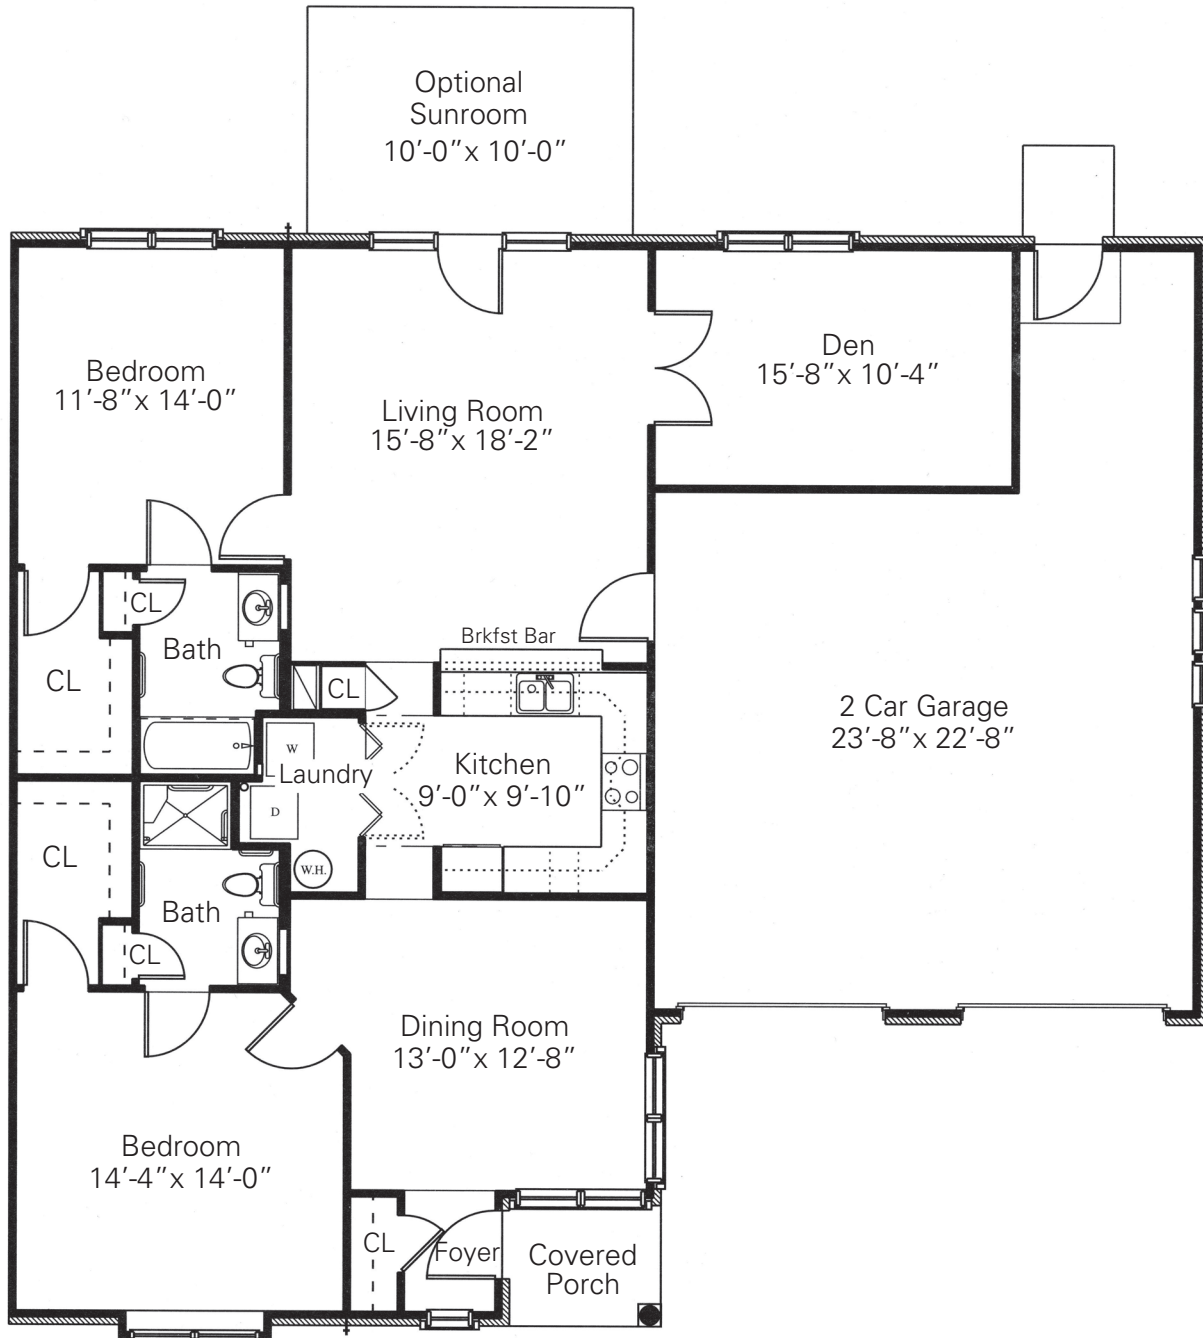

## Lark

Two Bedroom  
1432 sq. ft.  
with Optional Sunroom 1576 sq. ft.