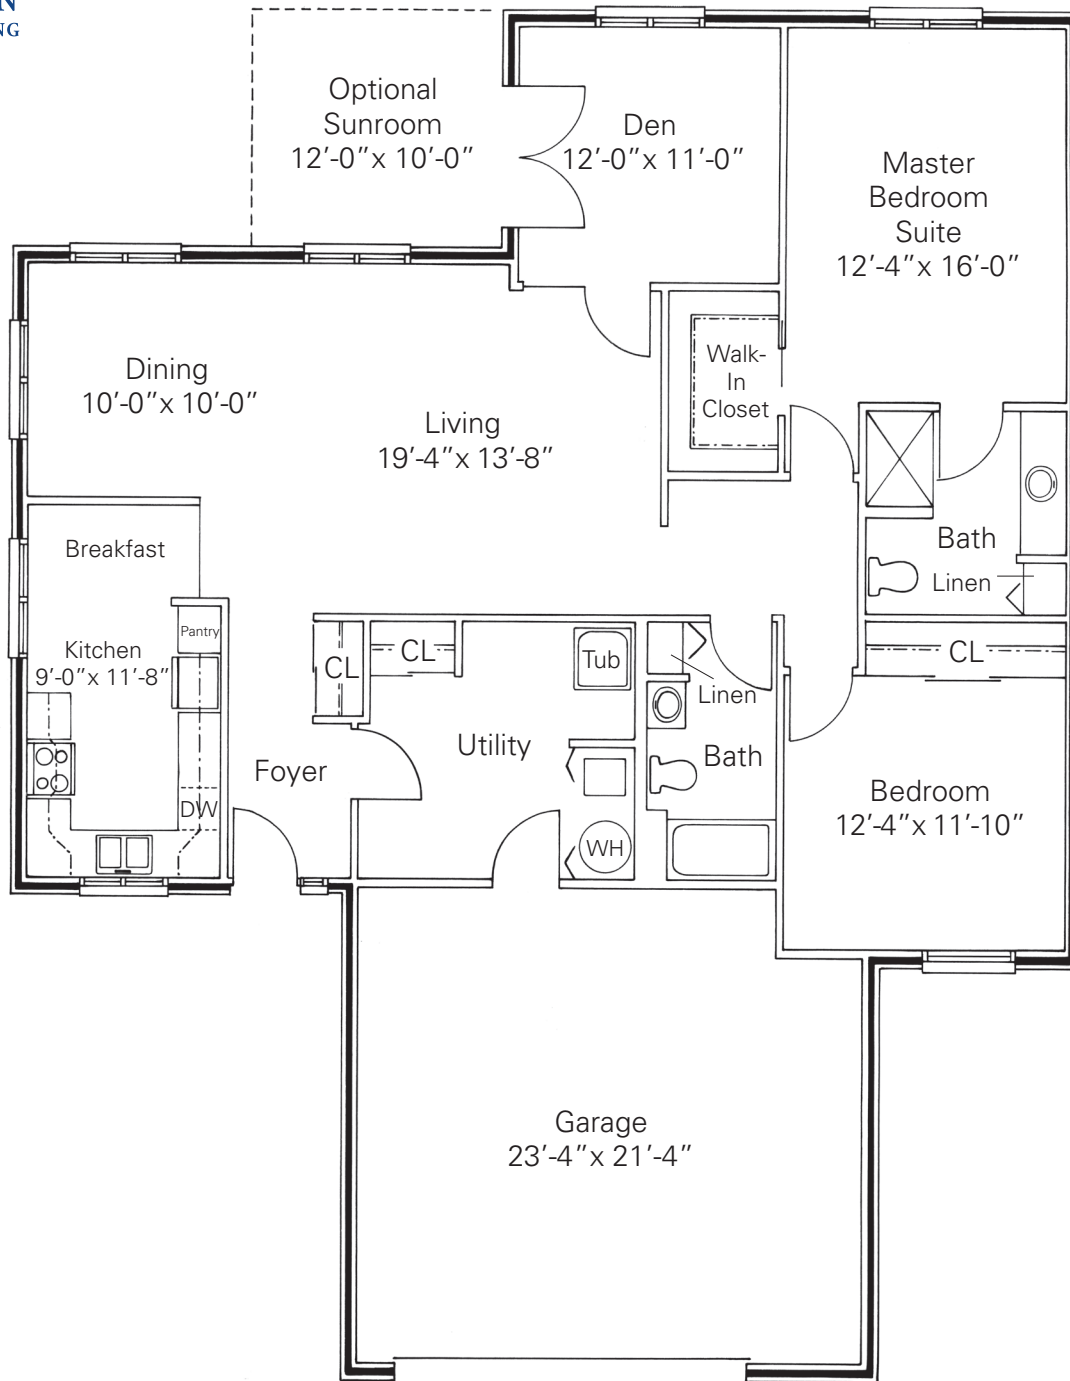

## Eagle

Two Bedroom  
1497 sq. ft.  
with Optional Sunroom 1617 sq. ft.